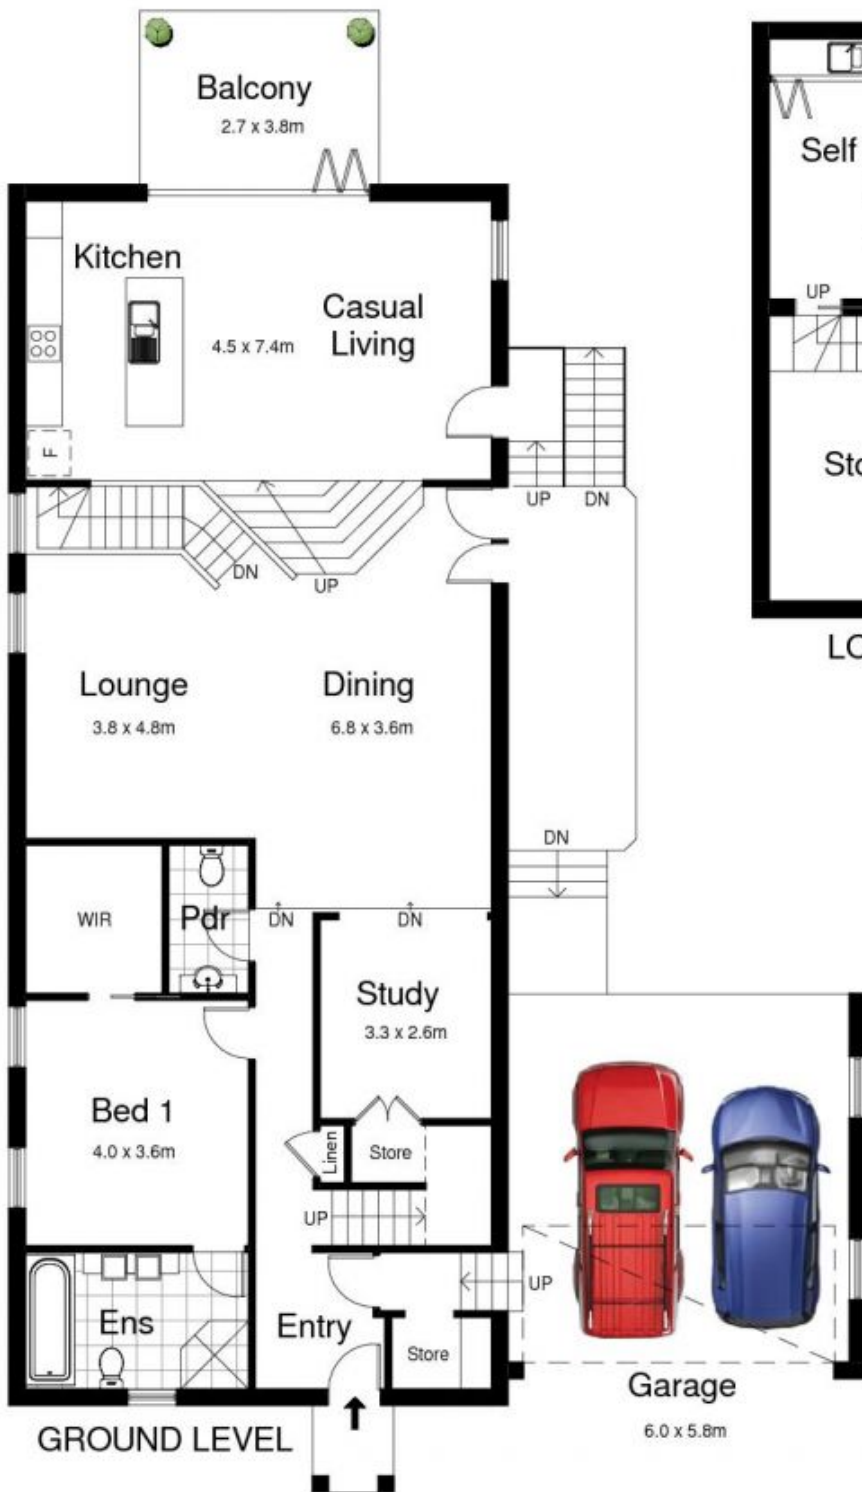

67 Flinders Road, WOOLLOOWARE

DISCLAIMER: All care has been taken in preparing this floorplan, however the accuracy is not guaranteed and no liability will be accepted for any reliance placed upon it
Produced by PRODUCT PHOTOGRAPHY STUDIO mob: 0414 697 215 email: mgphoto@people.net.au