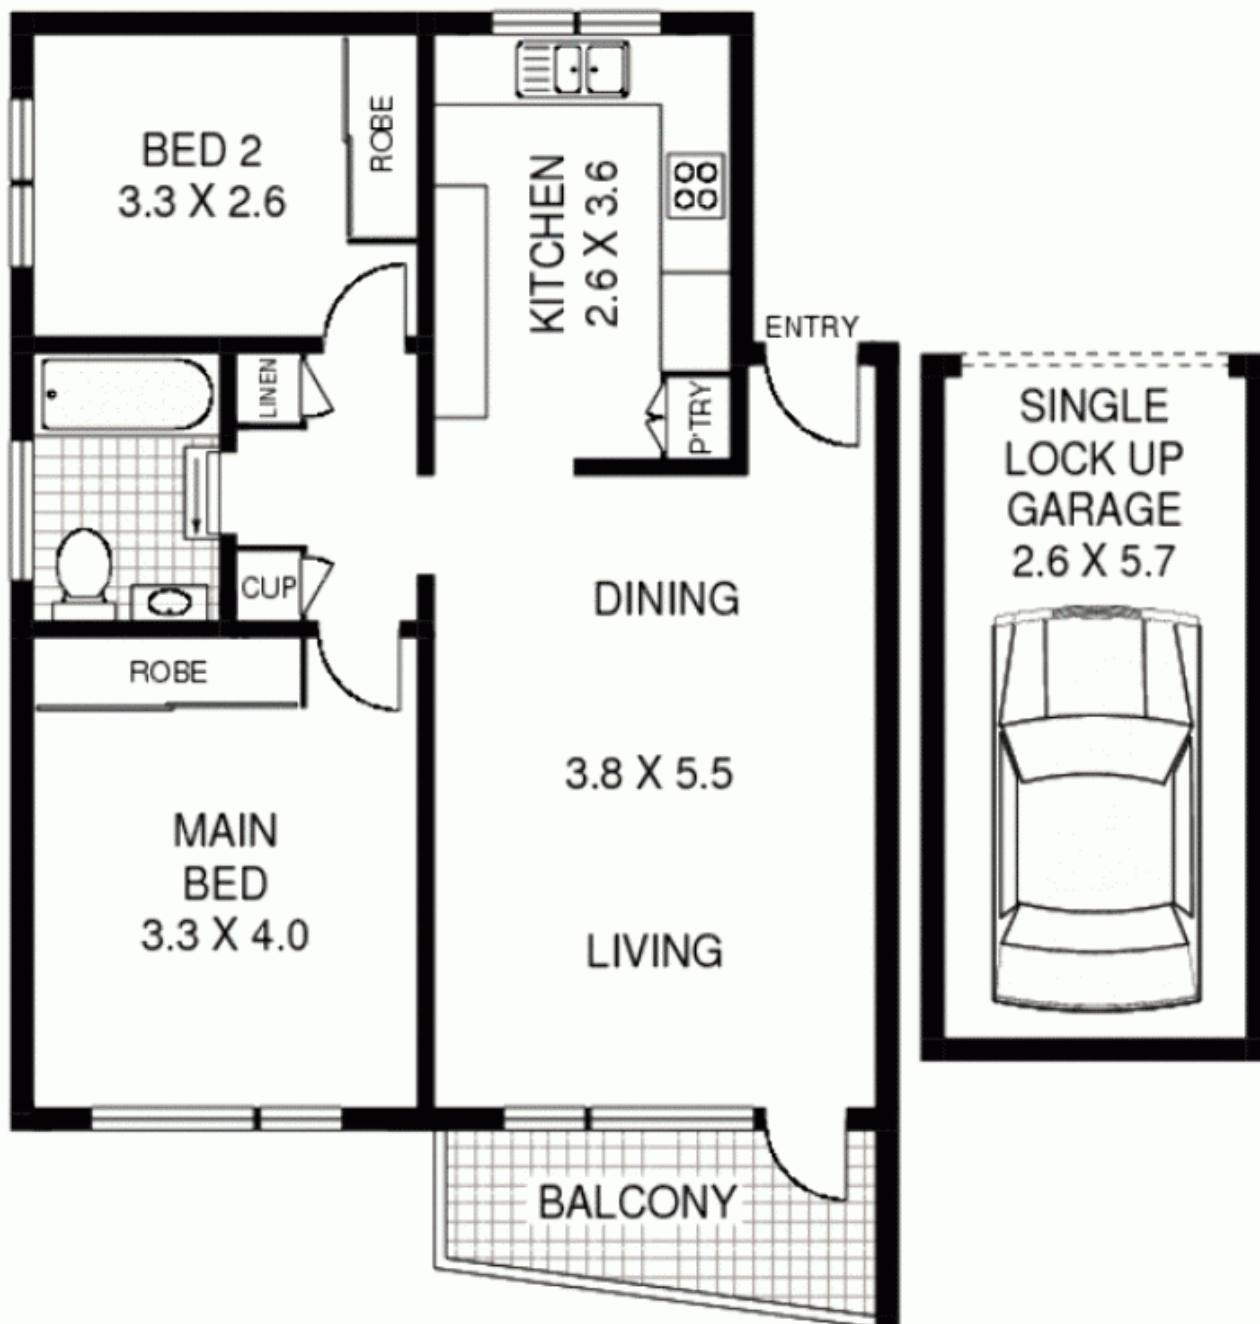

10/110 Kingsway WOOLLOOWARE NSW

2  1  1 

View : <https://www.paynepacific.com.au/sale/nsw/sutherland/woolloomare/residential/apartment/5873116>

## TOP FLOOR

10/110 KINGSWAY

WOOLLOOWARE

Floor Plan Disclaimer: Mind the Gap (mtg) floor plans / site plans are intended as a guide only. No representations or warranties of any nature whatsoever are given or intended and any person using this information should always rely on their own enquiries. mtg property marketing services - 1300 133 145 - photography, floor plans, virtual tours, video tours, copywriting, project marketing - [www.mindthegap.com.au](http://www.mindthegap.com.au)